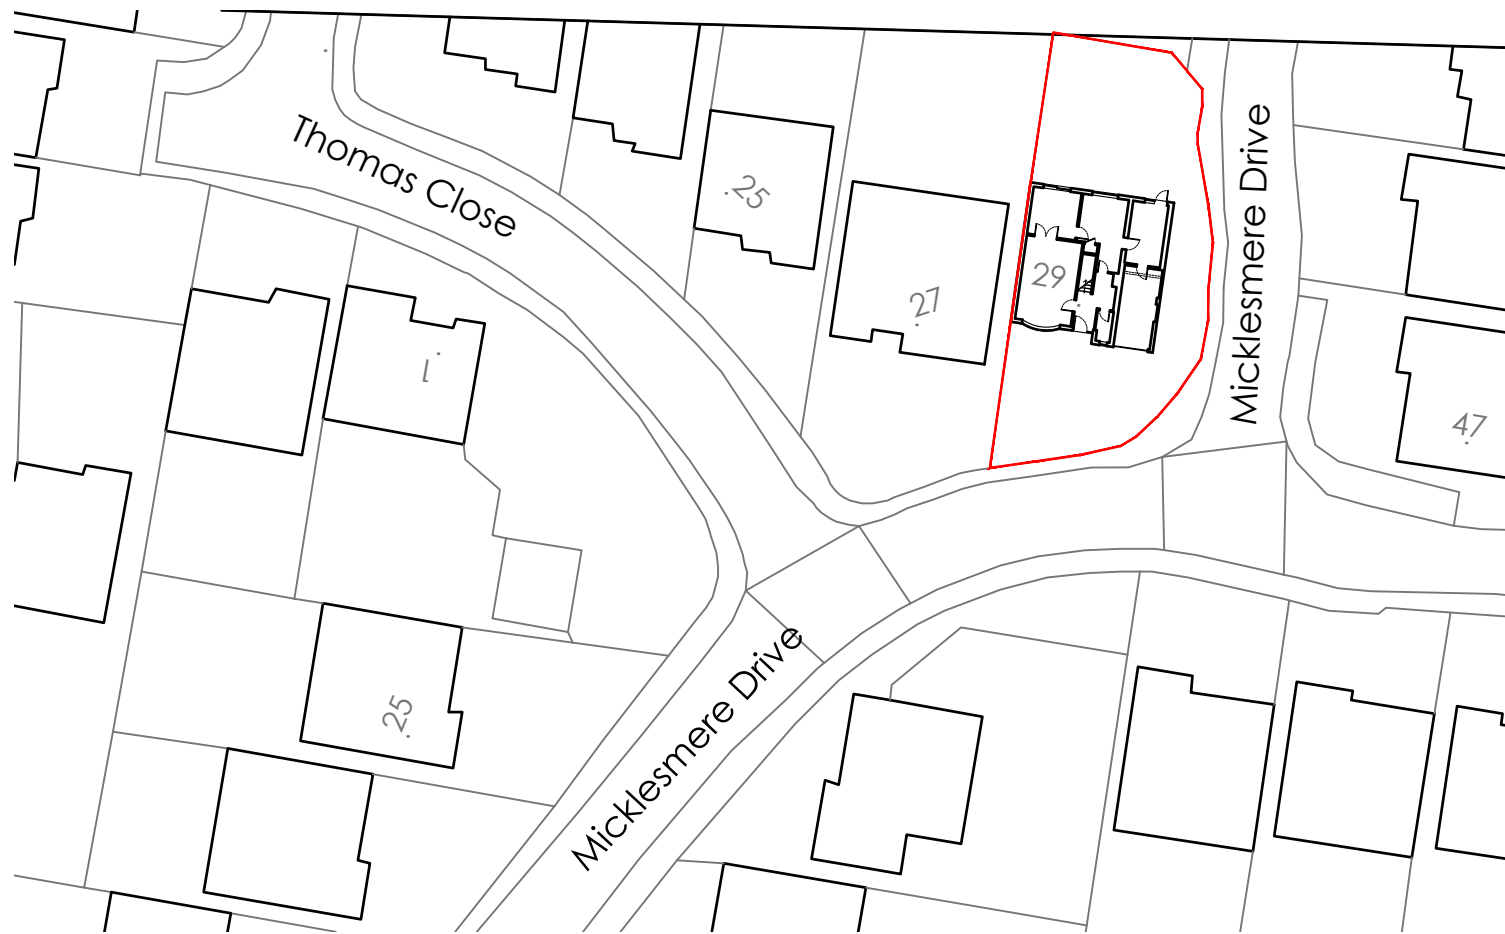

0m 10m 20m 30m 40m

Scale 1:500

site location plan - 1:500

0m 4m 8m 12m 16m

Scale 1:200

block plan - 1:200

# INFORMATION

**29, MICKLESMEERE DRIVE, IXWORTH**

MR & MRS TATTERSALL

Existing Site Plans 1:as noted @ A3

April 2017